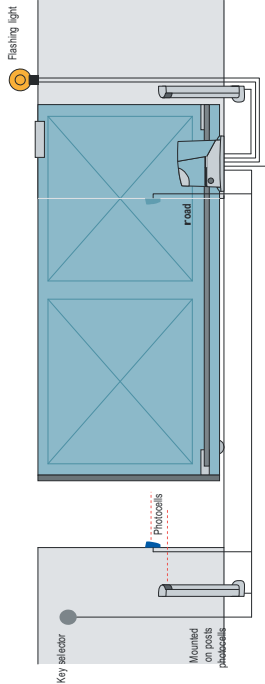

Nice Road400Kit

Accessories

RBA4
spare control unit for RD400KCE

CIMB
lock with two metal keys compatible with SELE

ROA6
M4 25x20x1000 mm slotted nylon rack with metal insert for gates weighing up to 500Kg

ROA7
M4 rack, zinc coated 22x22x1000 mm

ROA8
M4 rack, 30x6x1000 mm, zinc coated with spacers and screws

Pci/Pack: 10

Pci/Pack: 10

Pci/Pack: 10